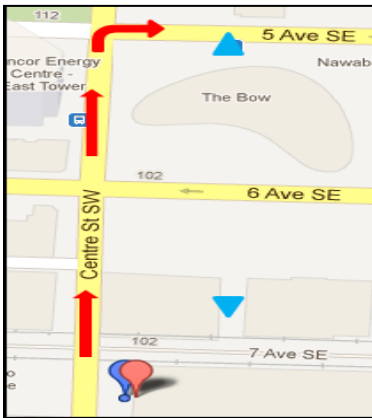

DRIVING DIRECTIONS

Bow Tower Parking Directions

MAIN ENTRANCE IS ON 5th Ave, East of Centre Street SE

- Turn right from the front drive onto Centre St
- Drive 2 blocks north and turn right onto 5th Ave
- Entrance to the parkade will be the first drive on the right
- After entering the garage, park near the 7th Ave LRT elevators
- Take the elevator to the main level, which will bring you to the north side of the train tracks across from the hotel

From Hyatt Regency Calgary

Telus Convention Center Parking Information

From Memorial Drive:

- Head west on 4 Ave SE W toward 1 St SE S
- Turn left on 1 St SE
- The parkade entrance is on the right, right after 7 Ave